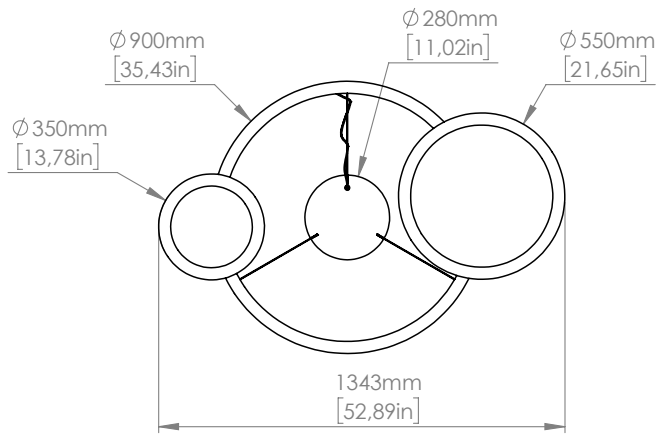

## CAVO / *CABLE*

Cavi in acciaio coassiali  
*Coaxial steel cables*  
H: 2000 mm  
H: 78.7"

Due fonti luminose indipendenti  
Doppia accensione  
*Two independent light sources*  
*Double switching*

### 220-240V

Strip LED

1 x 17W Strip LED  
1 x 19W Strip LED  
1400 Lm nominal/ nominal  
2700 °K; CRI>90

**DIMMERABILE/DIMMABLE**

### 110V

Strip LED

1 x 17W Strip LED +  
1 x 19W Strip LED  
1400 Lm nominal  
2700 °K; CRI>90

**DIMMABLE**

**IMBALLI / PACKAGING**

**Box 1**

L: 1220 mm / 48"

P: 1220 mm / 48"

H: 180 mm / 7.1"

Peso: 21.5 kg / 47.3 lbs

Copyright and/or design rights subsist in this drawing. No part of this drawing may be reproduced in any material form (including photocopying or storing in any medium electronic means, whether or not intentionally and whether or not as part or a larger publication) without the express permission of the copyright owner, Contardi Lighting S.r.l.. Further and without prejudice to the above, this drawing and all information relating thereto is confidential, and shall not be communicated to a third party without the consent of Contardi lighting srl. Contardi lighting srl asserts all rights to be identified as the author of the work and otherwise.