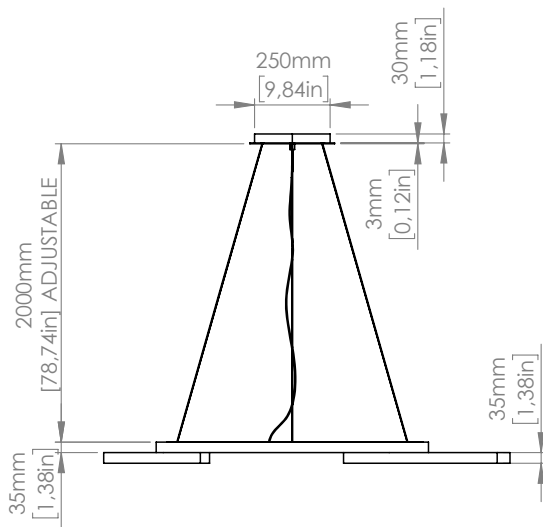

## CAVO / *CABLE*

Cavi in acciaio coassiali  
*Coaxial steel cables*  
H: 2000 mm  
H: 78.7"

Due fonti luminose indipendenti  
Doppia accensione  
*Two independent light sources*  
*Double switching*

### 220-240V

Strip LED

1 x 17W Strip LED  
1 x 19W Strip LED  
1400 Lm nominal/ nominal  
2700 °K; CRI>90

**DIMMERABILE/DIMMABLE**

### 110V

Strip LED

1 x 17W Strip LED +  
1 x 19W Strip LED  
1400 Lm nominal  
2700 °K; CRI>90

**DIMMABLE**

**IMBALLI / PACKAGING**

**Box 1**

L: 1220 mm / 48"

P: 1220 mm / 48"

H: 180 mm / 7.1"

Peso: 21.5 kg / 47.3 lbs

Copyright and/or design rights subsist in this drawing. No part of this drawing may be reproduced in any material form (including photocopying or storing in any medium electronic means, whether or not intentionally and whether or not as part or a larger publication) without the express permission of the copyright owner, Contardi Lighting S.r.l.. Further and without prejudice to the above, this drawing and all information relating thereto is confidential, and shall not be communicated to a third party without the consent of Contardi lighting srl. Contardi lighting srl asserts all rights to be identified as the author of the work and otherwise.